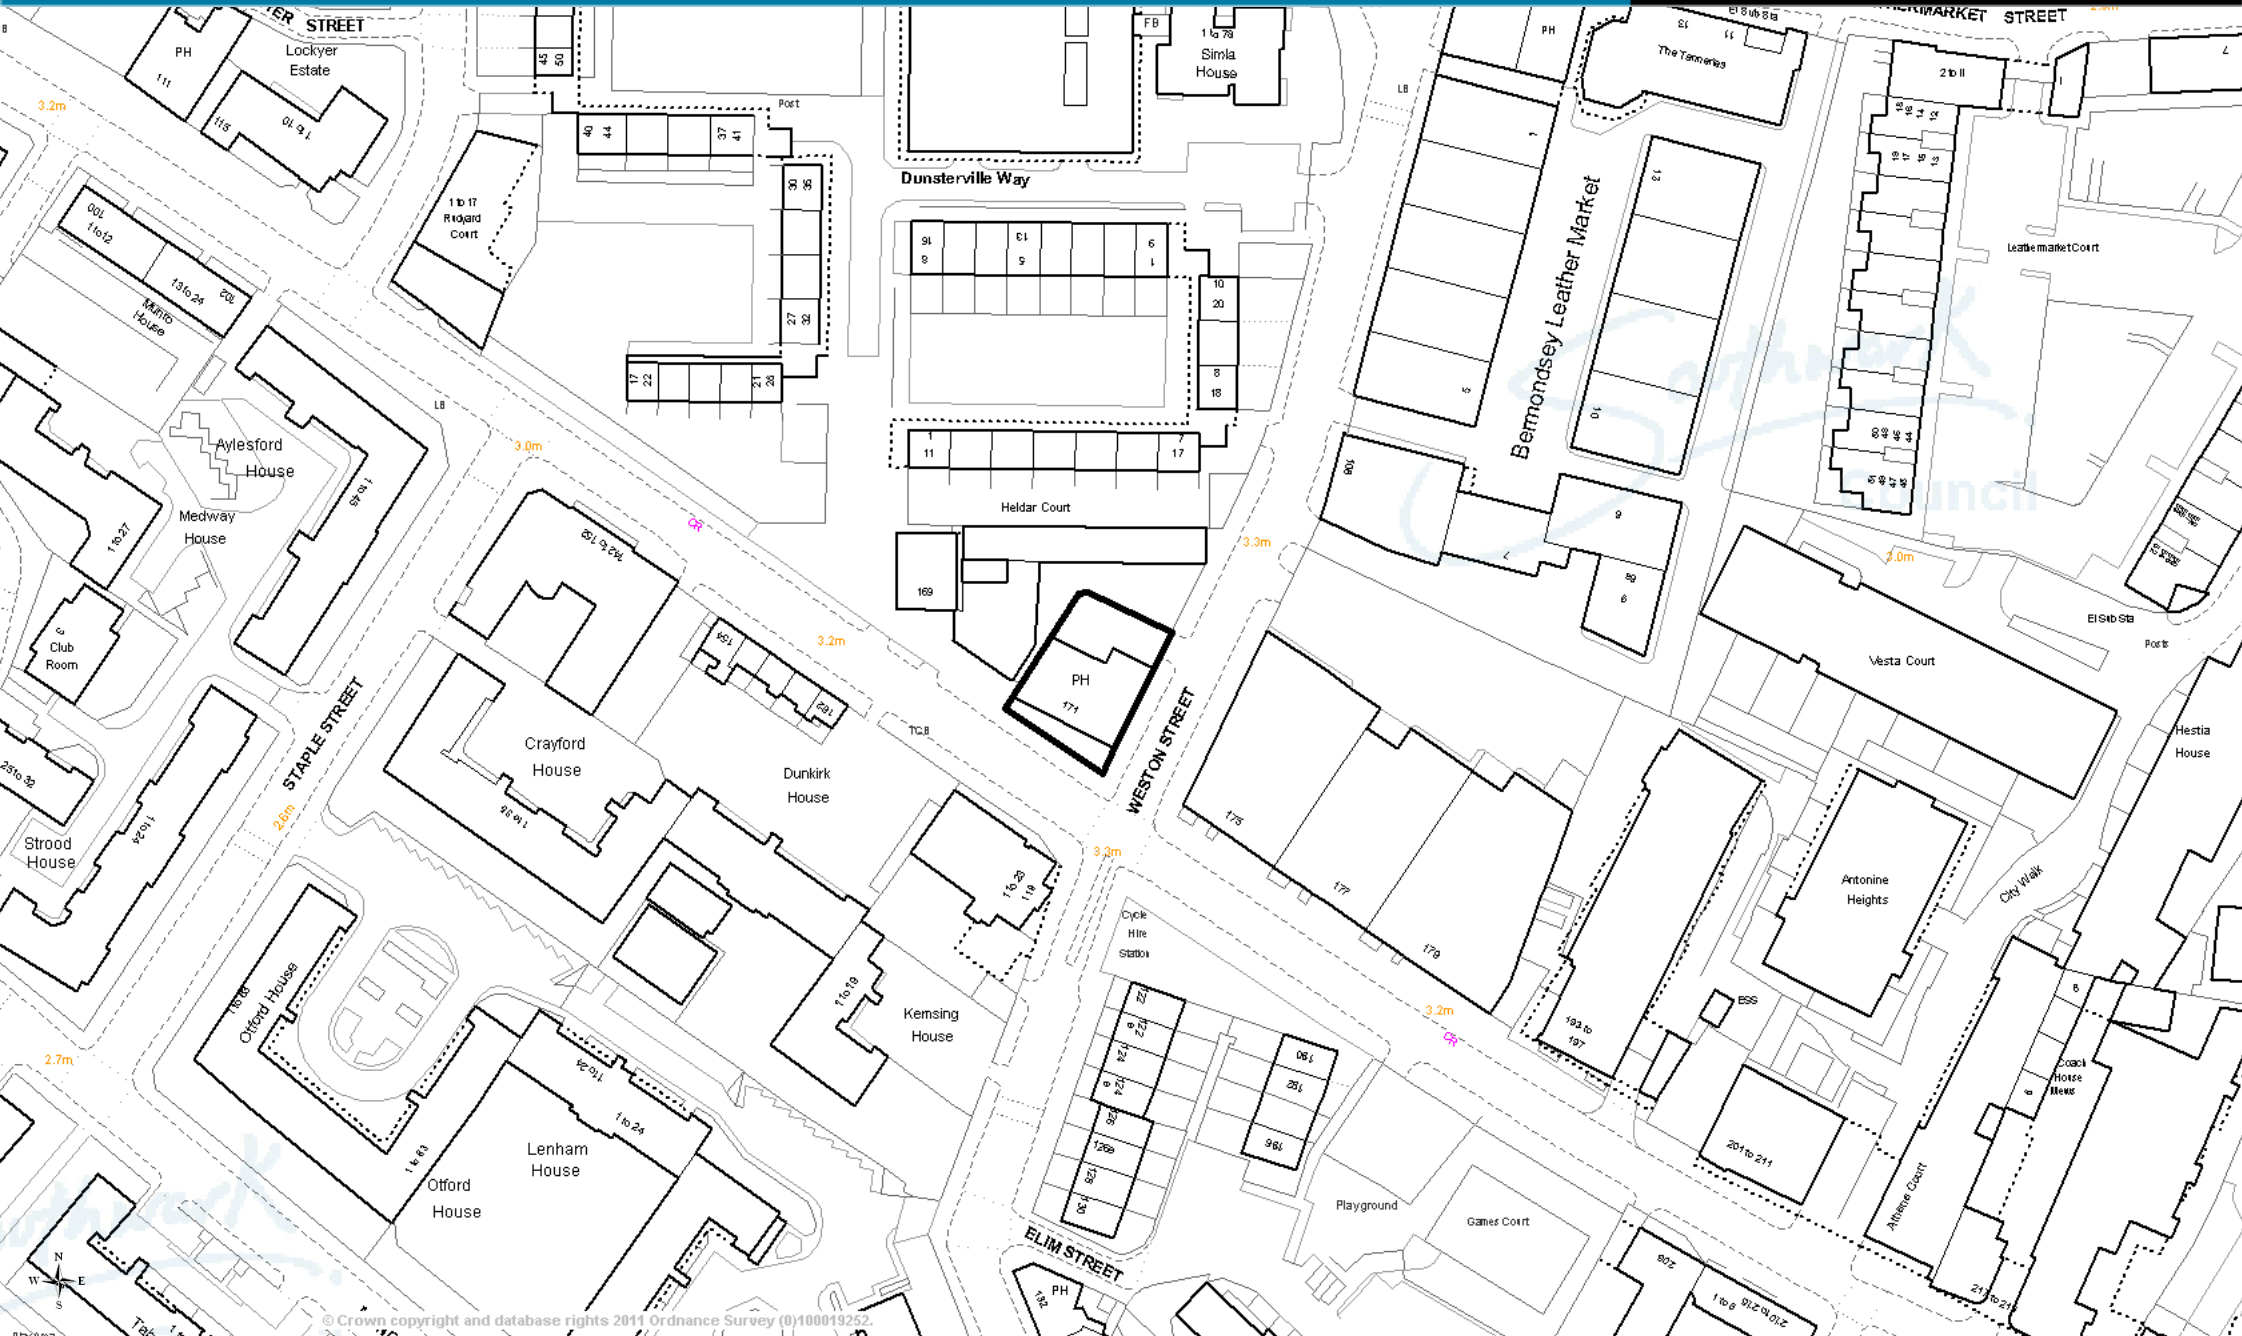

VALENTINE AND ORSON, 171 LONG LANE, LONDON, SE1 4PN

Ordnance Survey

Date 27/4/2012

© Crown copyright and database rights 2011 Ordnance Survey (0100019252)